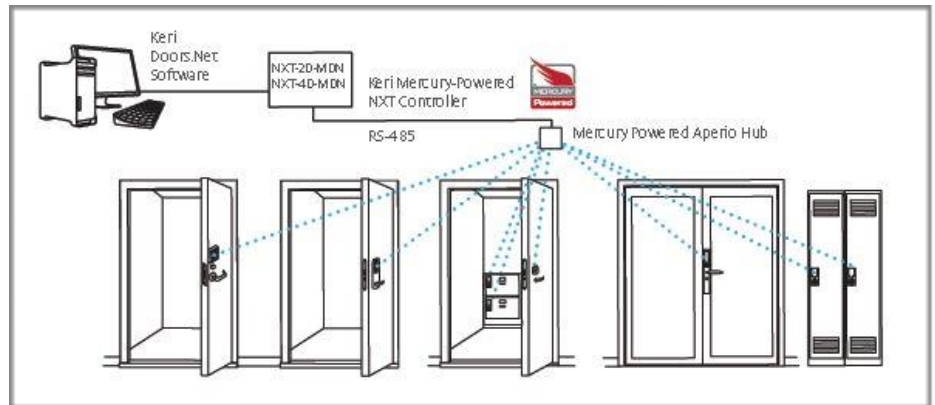

**Aperio™  
wireless  
network hub**

**Aperio™  
door lock**

The heart of Aperio™ is a short distance wireless communication protocol designed to link an online electronic access control system, such as the Keri doors.NET system, with an Aperio™ enabled mechanical lock.

### Key Installation Benefits:

- Uses very few components.
- Installation is straight-forward due to internal batteries.
- The wireless installation means minimum modification to doors and walls.

### Full Remote Management Capability:

The Aperio™ system allows you to configure and manage access through all doors in your premises:

- Provides a PC based access control management over a wireless network.
- Can be easily customised to suit your requirements.
- Intuitive user interface with lots of right click menus for fast and smooth operation and control.
- Full printed reporting capability.